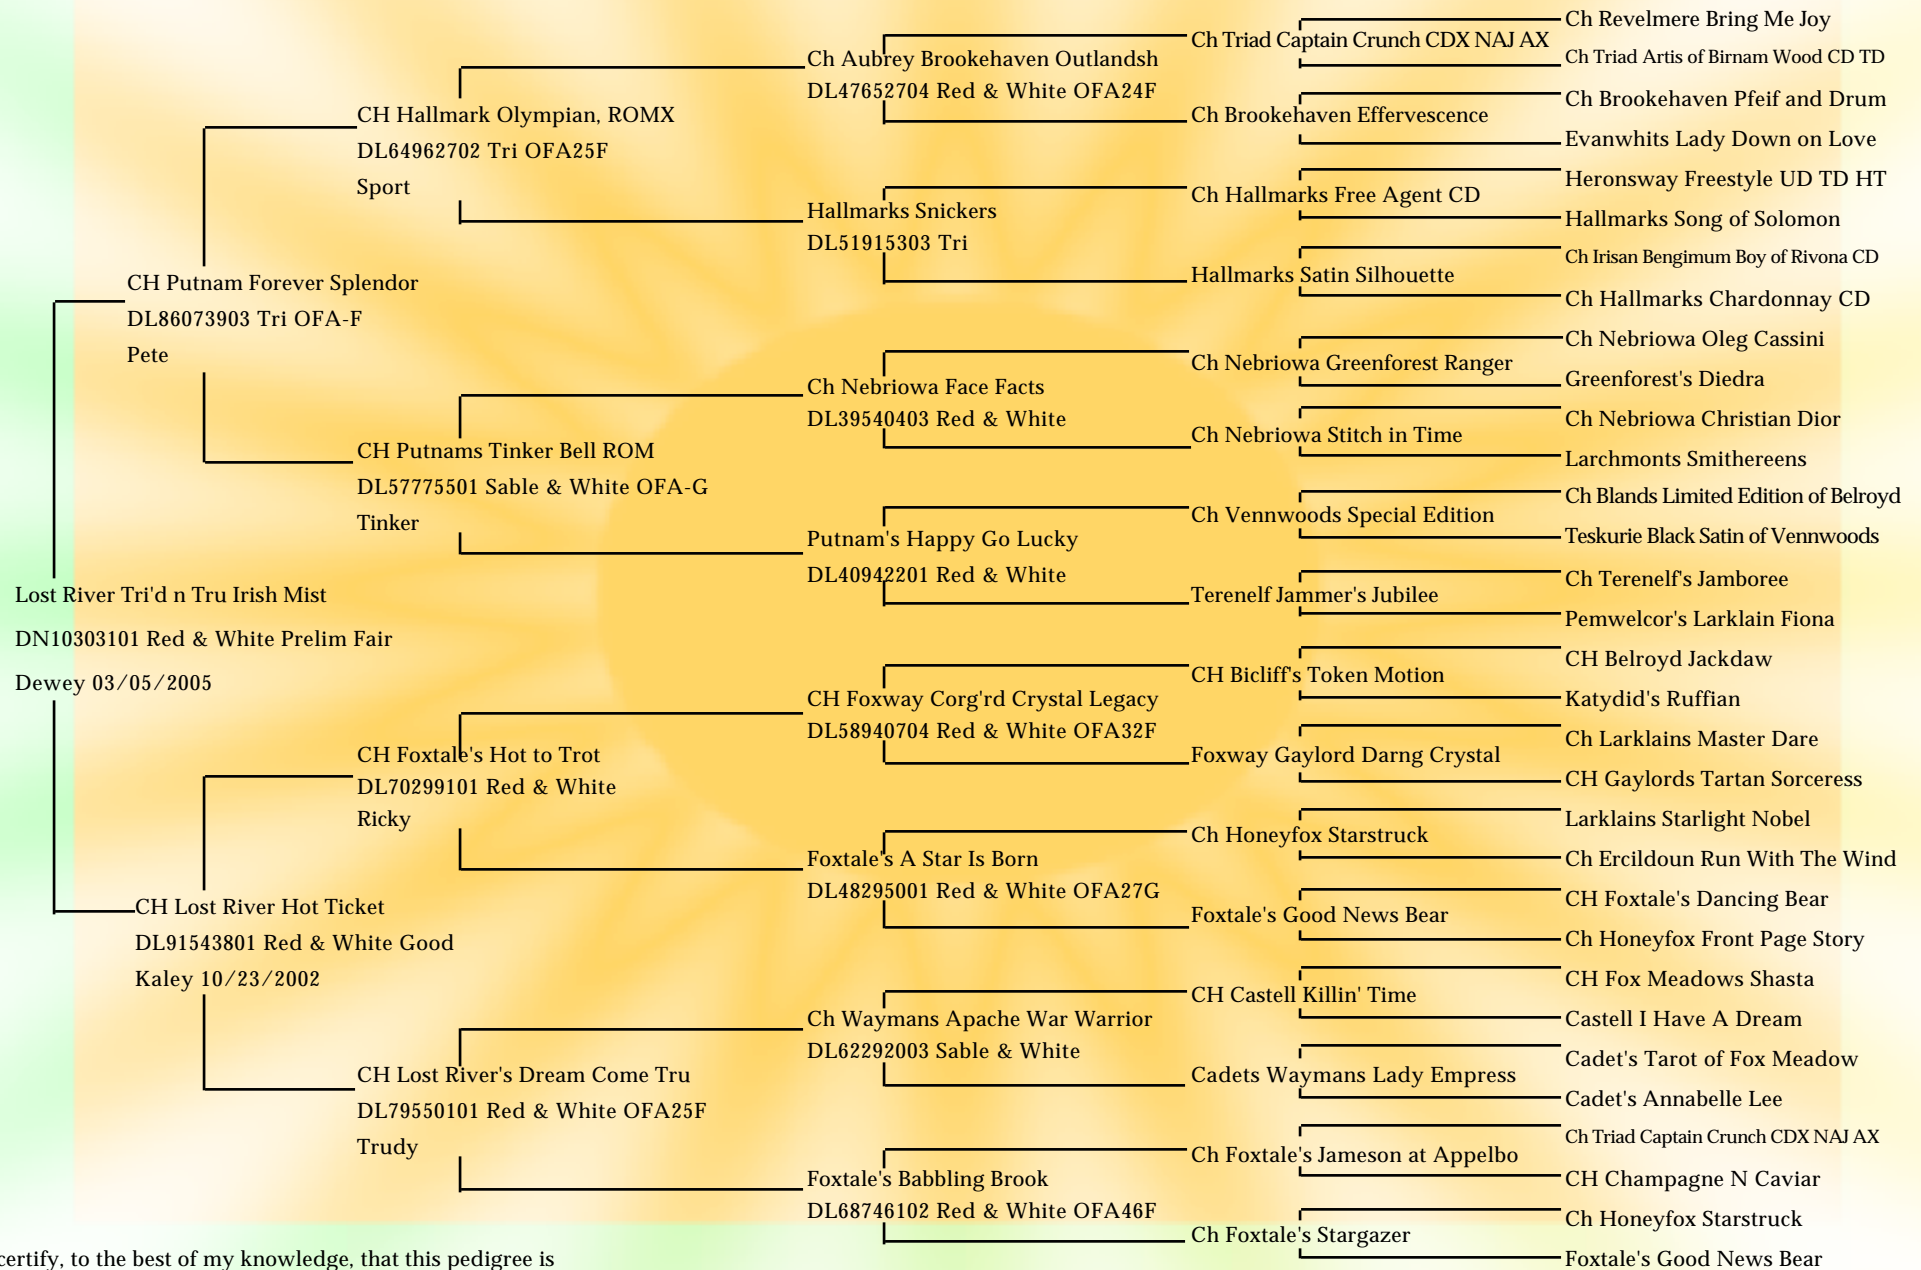

# Pedigree For Lost River Tri'd n Tru Irish Mist

Lost River  
Shawn Michael  
11130 Green Valley Road  
Union Bridge, MD 21791  
410-775-0619  
pwcdogs@aol.com

I certify, to the best of my knowledge, that this pedigree is true and accurate.

X \_\_\_\_\_ Date: \_\_\_\_\_