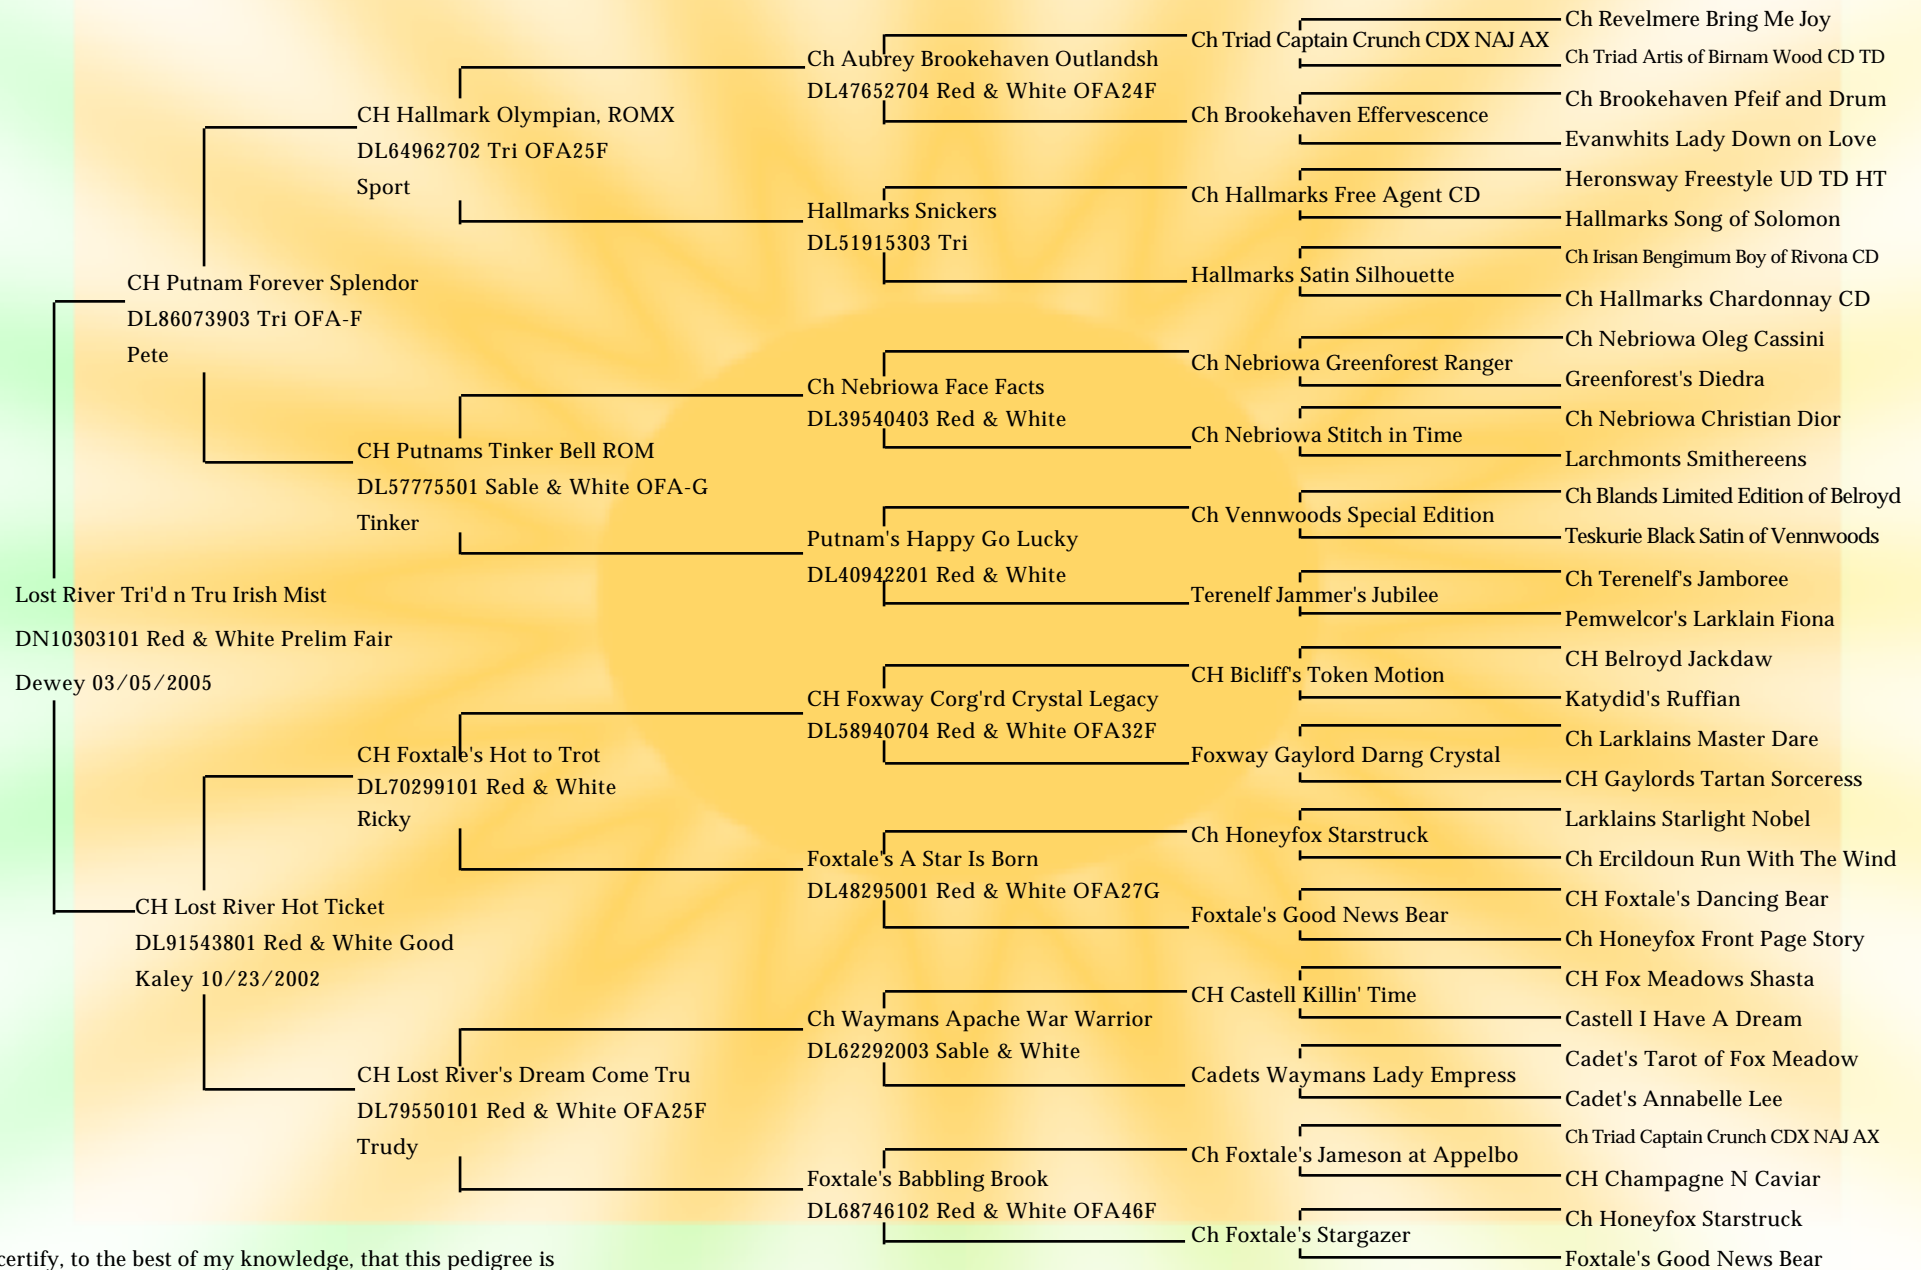

Pedigree For Lost River Tri'd n Tru Irish Mist

Lost River
Shawn Michael
11130 Green Valley Road
Union Bridge, MD 21791
410-775-0619
pwcdogs@aol.com

I certify, to the best of my knowledge, that this pedigree is true and accurate.